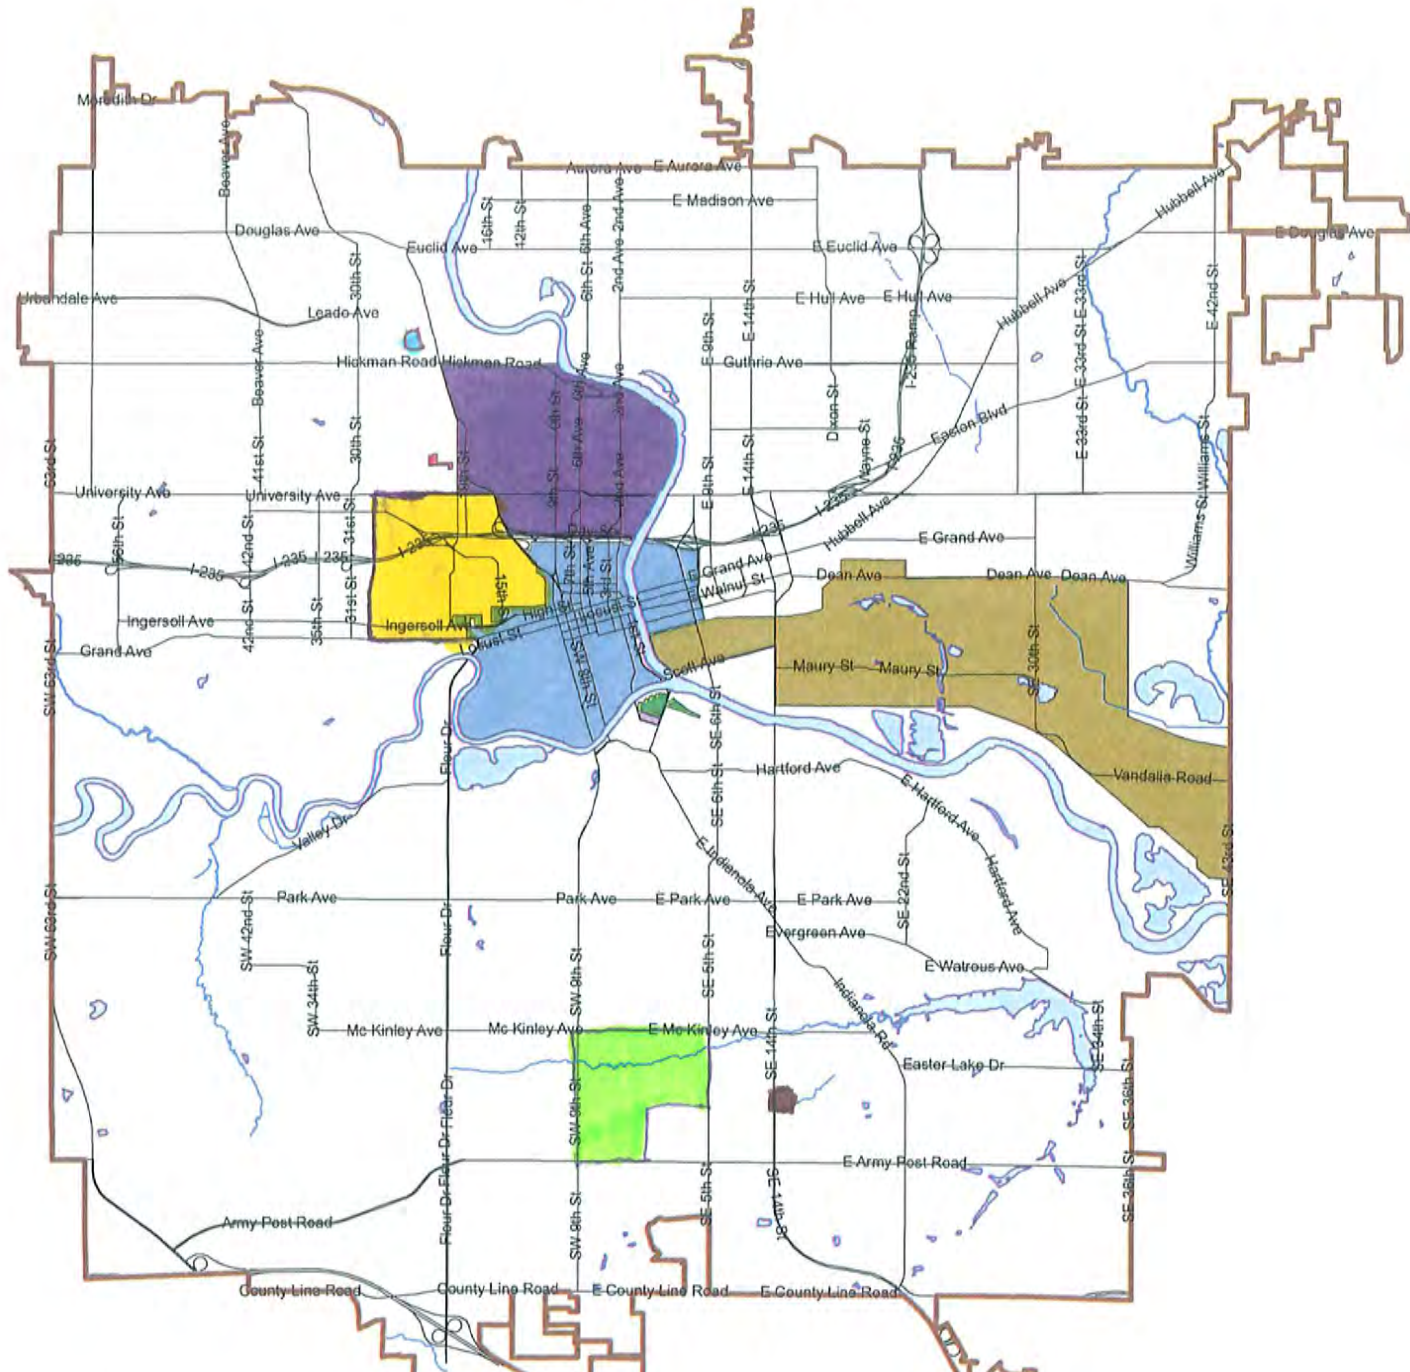

City of Des Moines

Enterprise Zone Map

Legend

- Agri-Business Enterprise Zone
- Enterprise Community
- Forest Avenue Corridor Enterprise Zone
- Gateway Enterprise Zone
- High Street Enterprise Zone
- Ingersoll Enterprise Zone
- River South One Enterprise Zone
- River South Two Enterprise Zone

- SW 9th / MCKINLEY
- WOODLAND HEIGHTS / SHERMAN HILL
- SE 14th Street
- 24th street